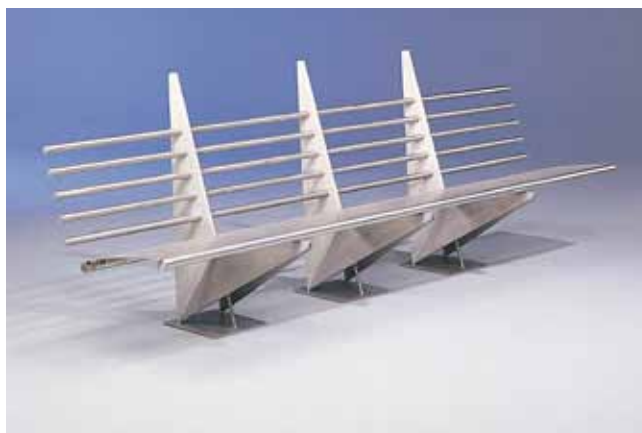

Specifications

Product description Stainless steel

Stainless steel gives street furniture an extra sleek look. These representative products furthermore stand out due to their durable high quality. There is a selection from a wide range of products, available in various stainless steel qualities.

Technical information

- Alloy stainless steel 316, polished K320.
- Dimensions and drawings, see the corresponding product information.

Options

- Stainless steel in various finish levels:
  - Pearlescent.
  - Ground evenly.
  - Polished electrolytically.
- Ask for detailed advice on the specific possibilities and finish qualities.

Techné

Jan Kuipers Nunspeet is a member of:

Jan Kuipers Nunspeet

Industrieweg 20 | 8071 CT Nunspeet | P.O. Box 5 | 8070 AA Nunspeet | The Netherlands
Telephone: +31 (0) 341 - 252 944 | Fax: +31 (0) 341 - 252 856 | www.jankuipers-nunspeet.nl

vereniging
straat
meubilair

Association of street furniture

FIPAVO

Association of suppliers for
bicycle parking systems